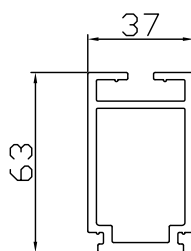

AC-4 200x150

AC-8 120x100

AC-9 60x160

AC-1 25x75

AC-3
40x35

AC-5
160x83

Koontaprofiili kiinnike.
Mounting profile bracket.

Koontaprofiili kiinnike.
Mounting profile bracket.

Koontaprofiili kiinnike.
Mounting profile bracket.

Runkokiinnike rungoille 37x43 ja 37x63
Frame bracket for frames 37x43 and 37x63

Runkokiinnike rungolle 77x78
Frame bracket for frame 77x78

Koontapala.
Tehtaalla kiinnitetty.
Sälejako valittavissa
portaattomasti.

Mounting Clip.
Ready installed in factory.
Lamella C/C possible to choose by need.

Koontaprofiili.
Mounting profile.

Runko.
Mounting frame.

Runko.
Mounting frame.

Runko.
Mounting frame.